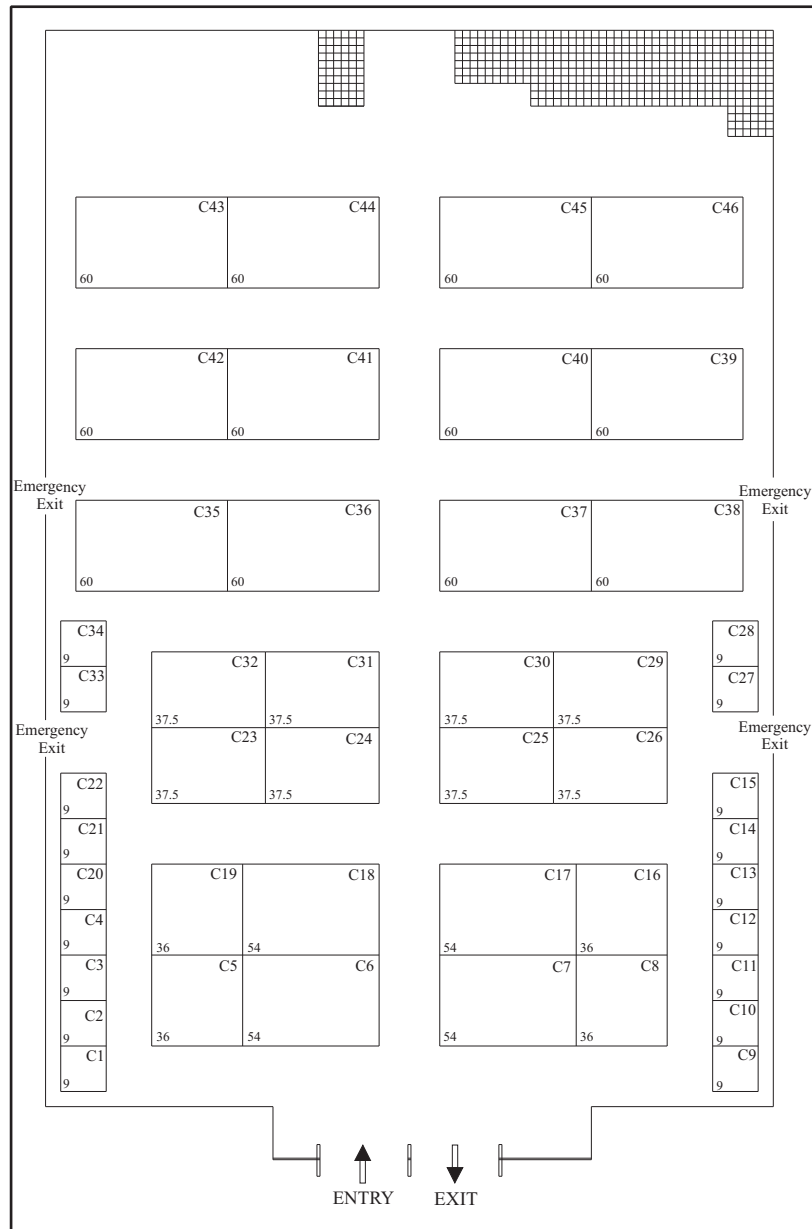

HYDERABAD

11 - 14 September, 2008
Hitex Exhibition Centre

Rates*

Space Cost : Rs. 5000/- per sq. mtr. (Raw or Built up)

* Taxes as applicable

**Raw space are without any amenities, like booth structure, furniture, carpet, fascia name, electrical load & fittings. If required, can be made available against specific request at additional charge in advance. Minimum area of raw space available in 25 sq. Mtr.